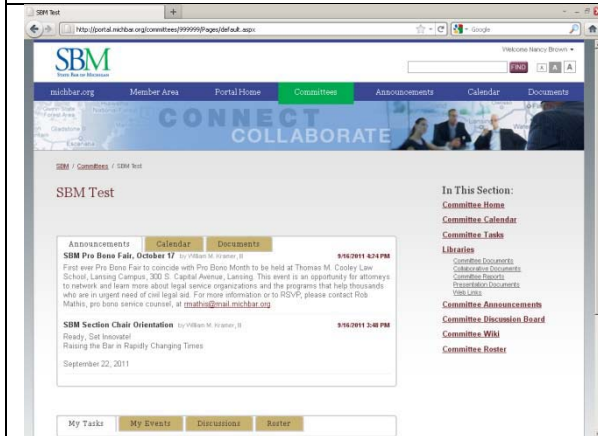

# How To Access the State Bar of Michigan Committee Portal

On the State Bar of Michigan home page, select “Member Area” from the top navigation

Enter your user name and password and select “Log In”

Select “Committees” from the top navigation

All the committees you belong to are listed on the right. To visit a committee workspace, click on the name of the committee

You may now access all of the documents stored on your committee portal

[www.michbar.org](http://www.michbar.org)