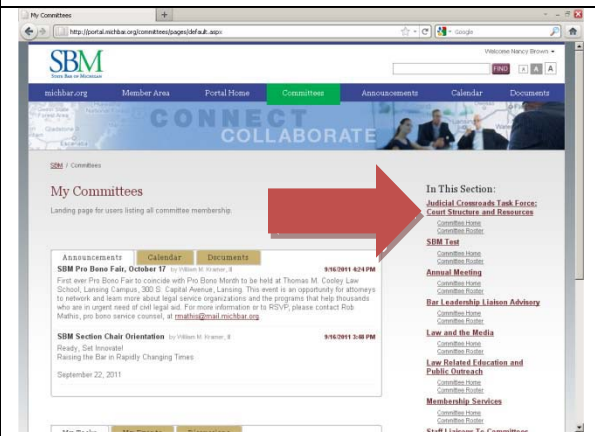

# How To Access the State Bar of Michigan Committee Portal

On the State Bar of Michigan home page, select “Member Area” from the top navigation

Enter your user name and password and select “Log In”

Select “Committees” from the top navigation

All the committees you belong to are listed on the right. To visit a committee workspace, click on the name of the committee

You may now access all of the documents stored on your committee portal

[www.michbar.org](http://www.michbar.org)