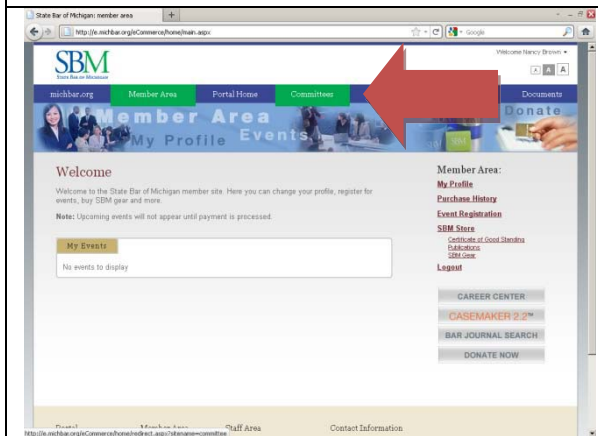

# How To Access the State Bar of Michigan Committee Portal

On the State Bar of Michigan home page, select “Member Area” from the top navigation

Enter your user name and password and select “Log In”

Select “Committees” from the top navigation

All the committees you belong to are listed on the right. To visit a committee workspace, click on the name of the committee

You may now access all of the documents stored on your committee portal

[www.michbar.org](http://www.michbar.org)