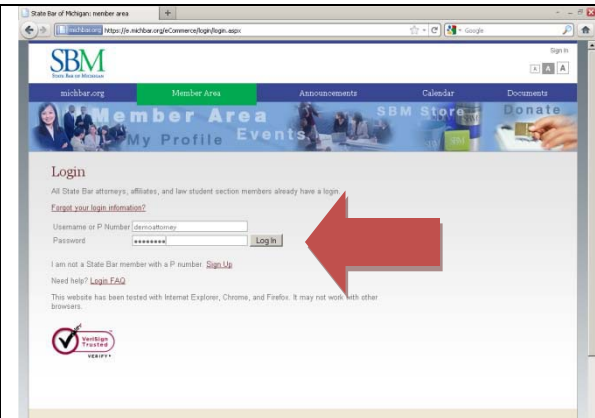

# How To Access the State Bar of Michigan Committee Portal

On the State Bar of Michigan home page, select “Member Area” from the top navigation

Enter your user name and password and select “Log In”

Select “Committees” from the top navigation

All the committees you belong to are listed on the right. To visit a committee workspace, click on the name of the committee

You may now access all of the documents stored on your committee portal

[www.michbar.org](http://www.michbar.org)