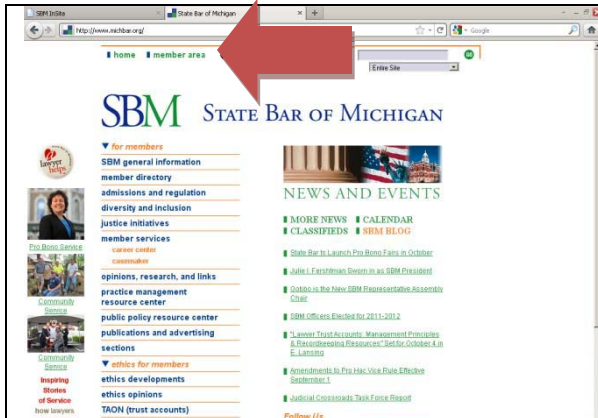

# How To Access the State Bar of Michigan Committee Portal

On the State Bar of Michigan home page, select “Member Area” from the top navigation

Enter your user name and password and select “Log In”

Select “Committees” from the top navigation

All the committees you belong to are listed on the right. To visit a committee workspace, click on the name of the committee

You may now access all of the documents stored on your committee portal

[www.michbar.org](http://www.michbar.org)